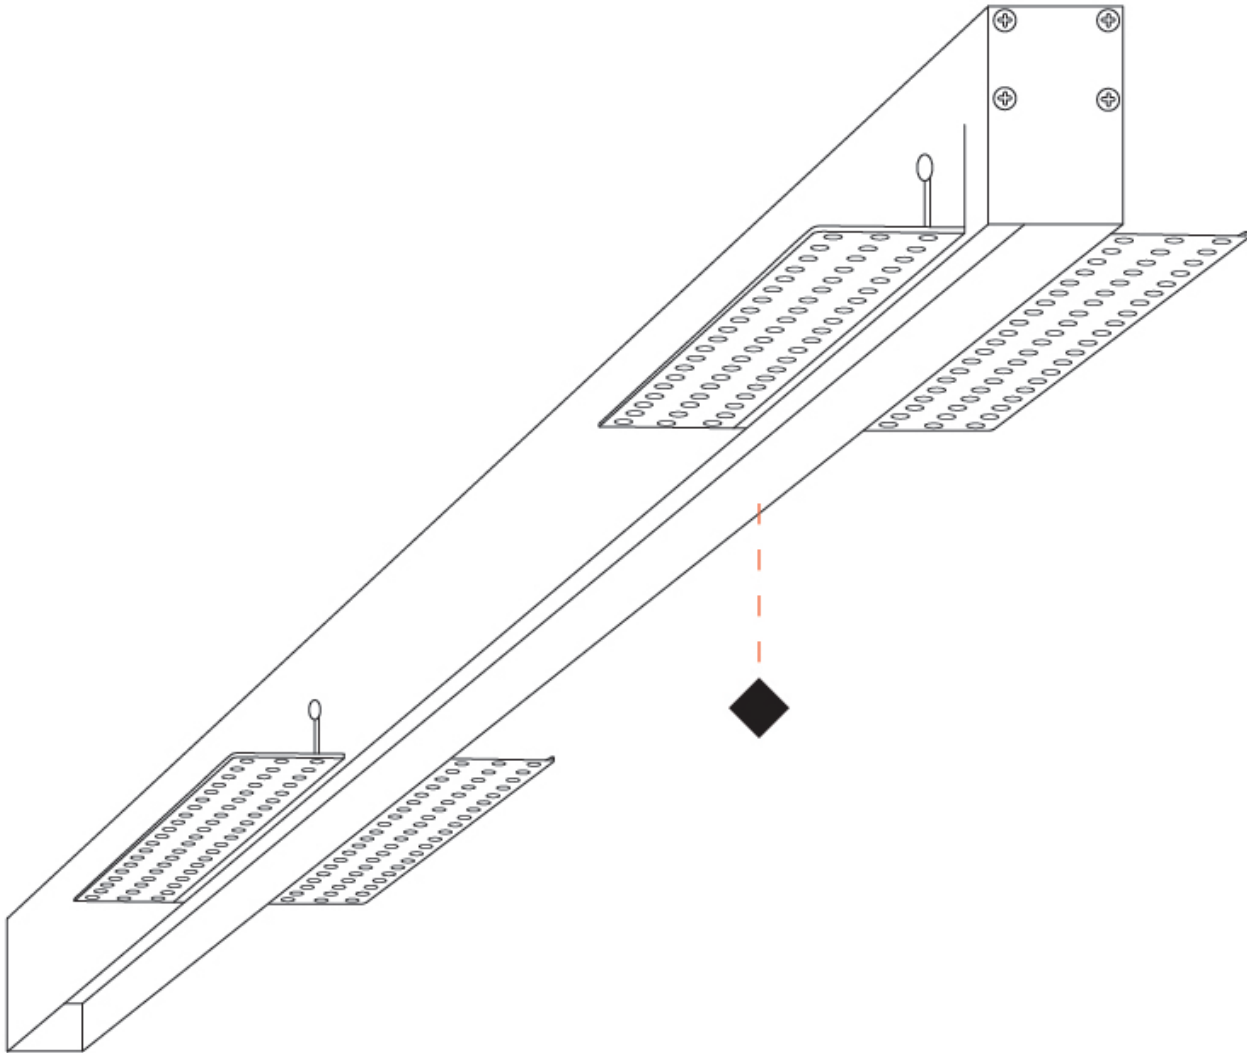

SAGITTARIUS TRIMLESS

A56159-

PROJECT	_____
TYPE	_____
SPECIFIER	_____
QUANTITY	_____
DATE	_____

A