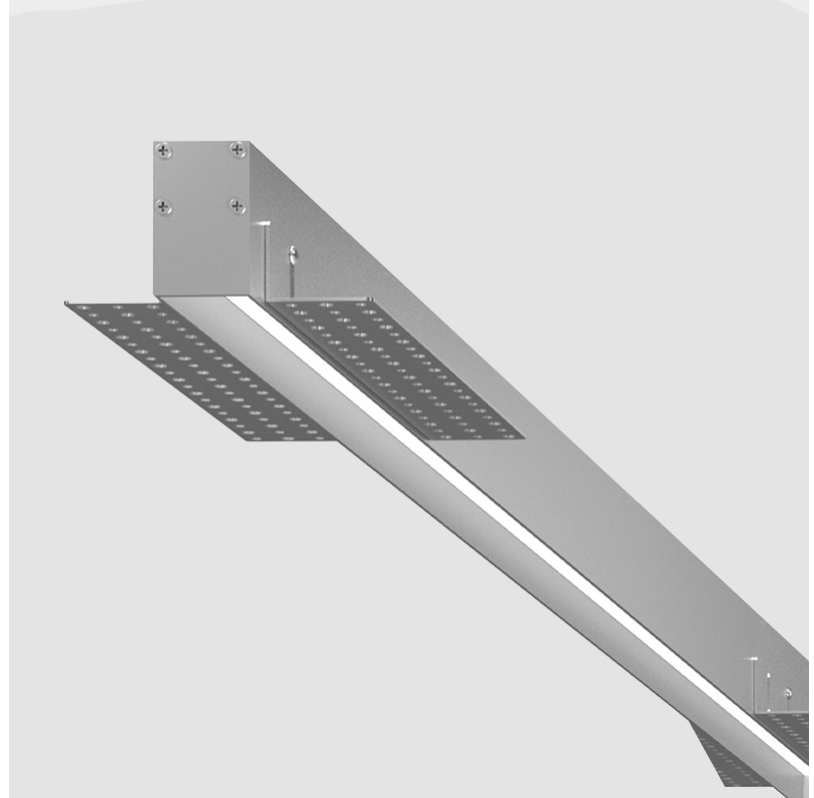

SAGITTARIUS TRIMLESS

A56160-

base number   Color   Finish   Diffuser
Temperature   Options   Options

1. To build a product code in our configurator select the specify button on the base model # product page
2. To build a manual product code on this datasheet choose from the options listed below in blue font and add the suffix to the base model #

GENERAL

Series: Sagittarius
Brand: Ivela
Division: Architectural
Mounting Type: Trimless
Mounting Location: Ceiling
Subcategory: Profile

PHYSICAL

Shape: Rectangle
Length (mm): 3004
Length (in): 118 1/8
Width (mm): 87
Width (in): 3 3/7
Height (mm): 43
Height (in): 1 7/8
Light Distribution: Direct
Diffuser: [PMMA - Opal / Prismatic](#)
Fixture Finish: [WHI / BLK / GLD](#)
Fixture Material: Aluminum

ELECTRICAL

Lamp Type: LED
Input Wattage (W): 48
Dimming: Tri-Mode (Non-Dimming and Phase Dimming (120Vac only) and 0-10V Dimming)
Driver Included: No
Driver Location: Remote
Driver Type: Constant Voltage - Universal
Driver Class: Class 2
Input Voltage (V): 120 - 277
Output Voltage (V): 24

LED

Color Temperature (°K): [2700 / 3000 / 4000](#)
Max. Delivered Lumen (lm): 3990 / 4200 / 4410
Nominal Lumen (lm): 5700 / 6000 / 6300
CRI: >93 CRI
Lamp Life (hrs): 50000

OPTICAL

RATINGS AND CERTIFICATIONS

Certified By: Certified for North American Standards
IP rating: IP20

PROJECT _____
TYPE _____
SPECIFIER _____
QUANTITY _____
DATE _____