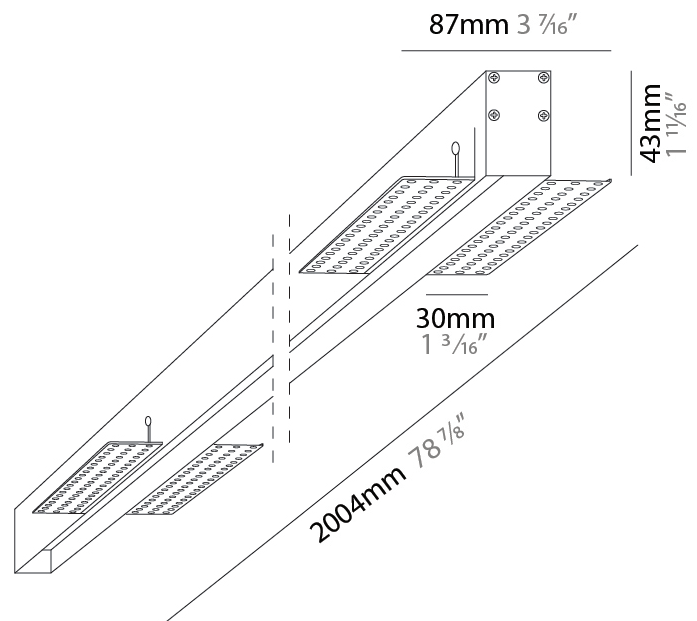

SAGITTARIUS TRIMLESS

A56159-

base number   Color   Finish   Diffuser
Temperature   Options   Options

1. To build a product code in our configurator select the specify button on the base model # product page
2. To build a manual product code on this datasheet choose from the options listed below in blue font and add the suffix to the base model #

GENERAL

Series: Sagittarius
Brand: Ivela
Division: Architectural
Mounting Type: Trimless
Mounting Location: Ceiling
Subcategory: Profile

PHYSICAL

Shape: Rectangle
Length (mm): 2004
Length (in): 78 ³/₈
Width (mm): 87
Width (in): 3 ³/₇
Height (mm): 43
Height (in): 1 ⁷/₈
Light Distribution: Direct
Diffuser: [PMMA - Opal / Prismatic](#)
Fixture Finish: [WHI / BLK / GLD](#)
Fixture Material: Aluminum

ELECTRICAL

Lamp Type: LED
Input Wattage (W): 32
Dimming: Tri-Mode (Non-Dimming and Phase Dimming (120Vac only) and 0-10V Dimming)
Driver Included: No
Driver Location: Remote
Driver Type: Constant Voltage - Universal
Driver Class: Class 2
Input Voltage (V): 120 - 277
Output Voltage (V): 24

LED

Color Temperature (°K): [2700 / 3000 / 4000](#)
Max. Delivered Lumen (lm): 2660 / 2800 / 2940
Nominal Lumen (lm): 3800 / 4000 / 4200
CRI: >93 CRI
Lamp Life (hrs): 50000

OPTICAL

RATINGS AND CERTIFICATIONS

Certified By: Certified for North American Standards
IP rating: IP20

PROJECT	_____
TYPE	_____
SPECIFIER	_____
QUANTITY	_____
DATE	_____