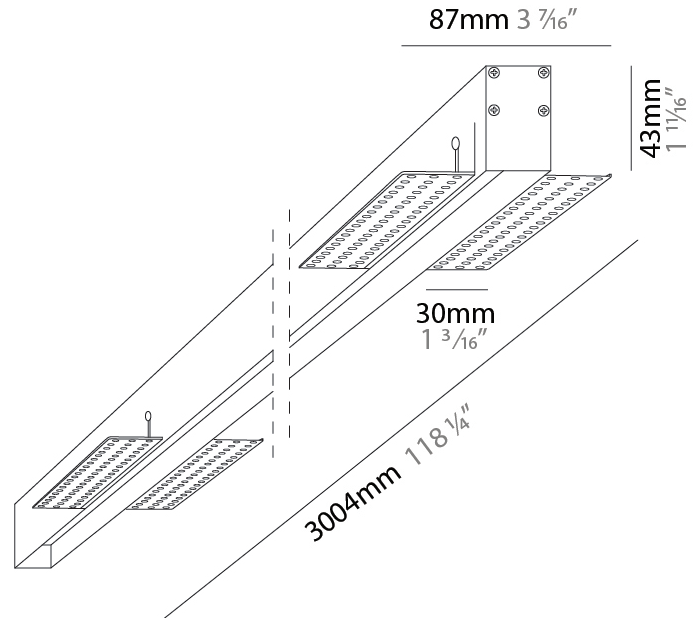

SAGITTARIUS TRIMLESS

A56160-

base number   Color   Finish   Diffuser
Temperature   Options   Options

1. To build a product code in our configurator select the specify button on the base model # product page
2. To build a manual product code on this datasheet choose from the options listed below in blue font and add the suffix to the base model #

GENERAL

Series: Sagittarius
Brand: Ivela
Division: Architectural
Mounting Type: Trimless
Mounting Location: Ceiling
Subcategory: Profile

PHYSICAL

Shape: Rectangle
Length (mm): 3004
Length (in): 118 1/8
Width (mm): 87
Width (in): 3 3/7
Height (mm): 43
Height (in): 1 7/8
Light Distribution: Direct
Diffuser: [PMMA - Opal / Prismatic](#)
Fixture Finish: [WHI / BLK / GLD](#)
Fixture Material: Aluminum

ELECTRICAL

Lamp Type: LED
Input Wattage (W): 48
Dimming: Tri-Mode (Non-Dimming and Phase Dimming (120Vac only) and 0-10V Dimming)
Driver Included: No
Driver Location: Remote
Driver Type: Constant Voltage - Universal
Driver Class: Class 2
Input Voltage (V): 120 - 277
Output Voltage (V): 24

LED

Color Temperature (°K): [2700 / 3000 / 4000](#)
Max. Delivered Lumen (lm): 3990 / 4200 / 4410
Nominal Lumen (lm): 5700 / 6000 / 6300
CRI: >93 CRI
Lamp Life (hrs): 50000

OPTICAL

RATINGS AND CERTIFICATIONS

Certified By: Certified for North American Standards
IP rating: IP20

PROJECT _____
TYPE _____
SPECIFIER _____
QUANTITY _____
DATE _____